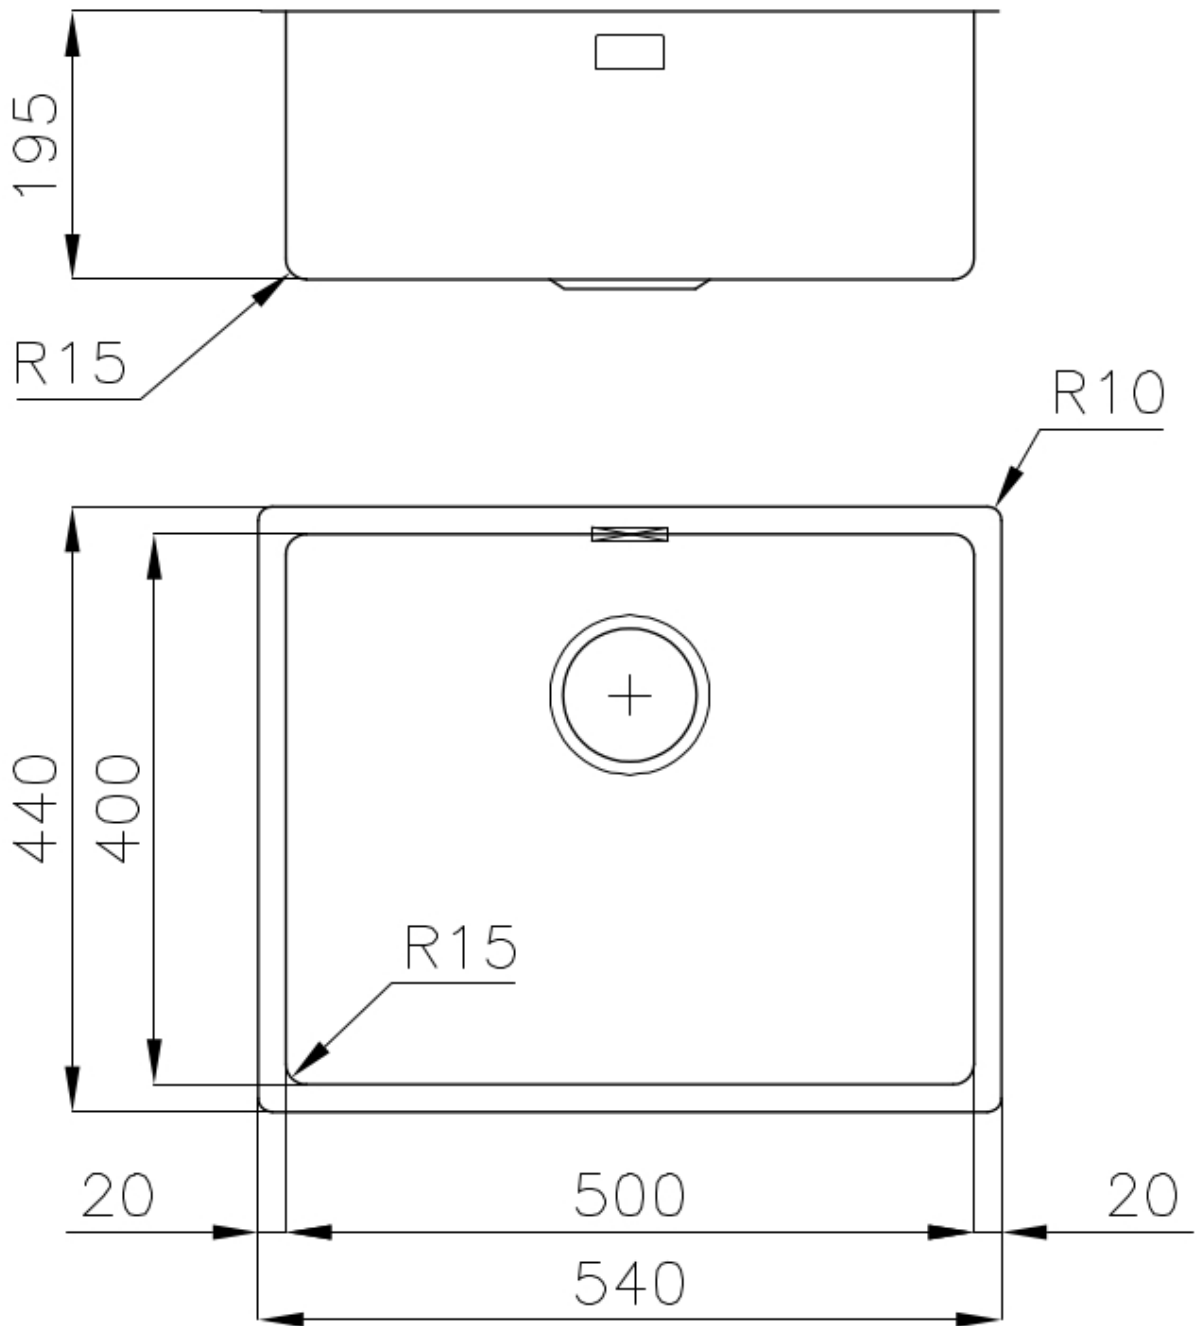

---

Texture Fumé

---

Base 60 cm

---

Dimensions 540 x 440 mm

---

Standard fittings Fixing hooks, gasket, drain, overflow and siphon, boxed packing

---

Bowl dimension 500 x 400 mm

---

Number of bowls 1 bowl

---

Waste fitting 3,5" drain

---

---

**High thickness** 1mm thick steel. A significant thickness, which guarantees the maximum sturdiness and durability.

---

**Perimetral overflow** The overflow is always a security on the Foster sinks that prevents the overflow of water in case of oversights. The perimeter drain solution improves aesthetics thanks to its square and essential shape.

## TECHNICAL DATA

Cut out size  
Dimensioni per foratura top