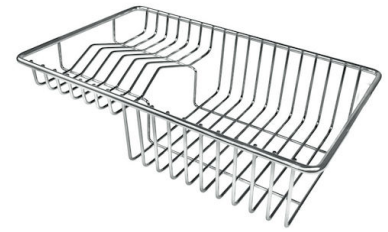

## OPTIONAL ACCESSORIES

**Cestello inox**  
8612 000

**Glass chopping board**  
8631 300

**HPDE Chopping board**  
8657 001

**HPDE Twin chopping board**  
8644 101

**Stainless steel plate rack**  
8100 154

**Stainless steel plate rack**  
8100 303  
\* only in combination with the accessory  
8644 101

**White basket**  
8612 100

**White bowl**  
8153 100

**Graters kit with ring-holder and  
food collection tray**  
8159 101  
\* only in combination with the accessory  
8644 101